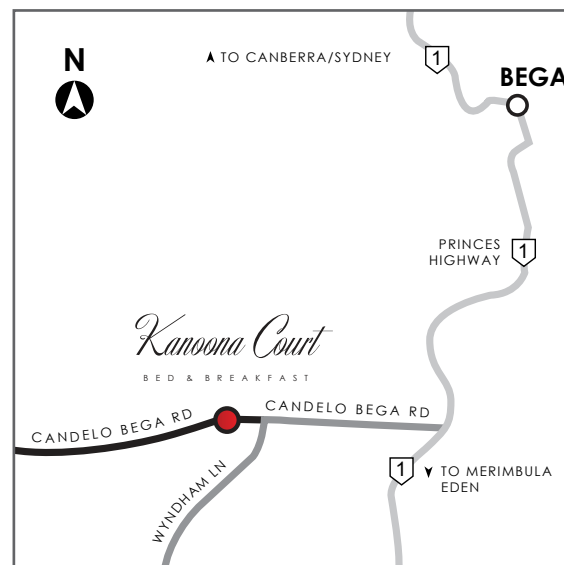

Join us for a weekend celebrating fresh produce, arts and music from the local Bega area.

Date: November 6th - 7th 2010

Opening Times: 10.00am – 4.30pm

Cost: Adults \$5.00

Kids FREE

PHONE 02 6492 0867
EMAIL info@kanoona.com.au
WEBSITE www.kanoona.com.au

ADDRESS
388 Candelo Bega Rd
Kanoona. NSW, 2550.
Australia

Kanoona Court

B E D & B R E A K F A S T

2010 Garden Show - Invitation

Map & Directions

DIRECTIONS FROM BEGA

- Head South along Princes Hwy for 8.8km
- Turn right at Candelo Bega Road for 1.2km.
- Turn right into 388 Candelo Bega Road

PHONE 02 6492 0867
EMAIL info@kanoona.com.au
WEBSITE www.kanoona.com.au

ADDRESS
388 Candelo Bega Rd
Kanoona. NSW, 2550.
Australia